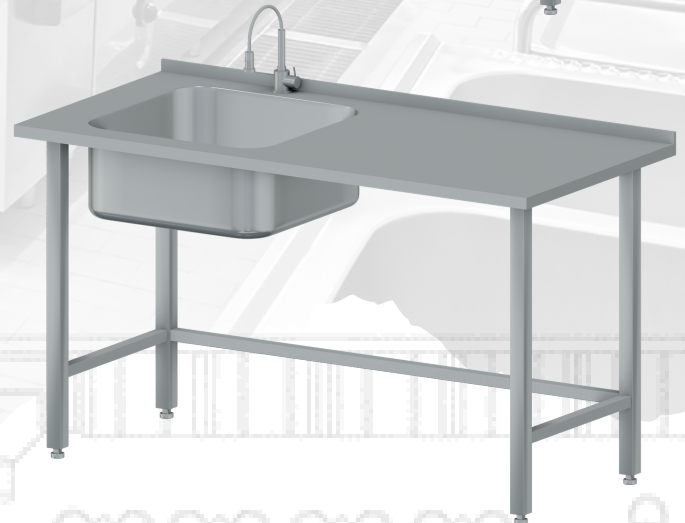

Heavy duty, pressed sandwich construction table top

Loading on table top 120 kg

POSSIBLE OPTIONS

With or without shelves

With or without side

Bespoke design is possible

www.4inox.eu

FURNITURE FOR PROFESSIONAL KITCHEN

STAINLESS STEEL SINKS

Made in Belarus

Stainless steel AISI304

Foldable construction

DIMENSIONS

High 900 mm

Wight 600/650/700 mm

Length 600-2600 mm

Sink 400/400/250 mm

or 500/500/250 mm

**Heavy duty, pressed sandwich
construction table top**

Loading on table top 120 kg

POSSIBLE OPTIONS

With or without shelves

With or without side

Bespoke design is possible

Wight 600/650/700 mm

Length 1200-2600 mm

Sink 400/400/250 mm

or 500/500/250 mm

Heavy duty, pressed sandwich construction table top

Loading on table top 120 kg

POSSIBLE OPTIONS

With or without shelves