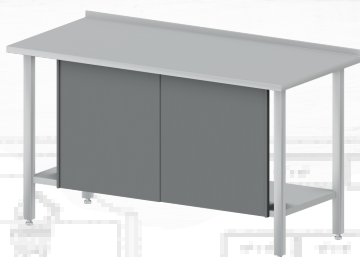

Wight 600/650/700 mm

Length 1200-2600 mm

Sink 400/400/250 mm

or 500/500/250 mm

Heavy duty, pressed sandwich construction table top

Loading on table top 120 kg

POSSIBLE OPTIONS

With or without shelves

With or without side

Bespoke design is possible

ADDITIONAL OPTIONS FOR TABLES AND SINKS

Rear trim

Additional shelf

Side panels

Slide doors

Customized production according to customer requirements