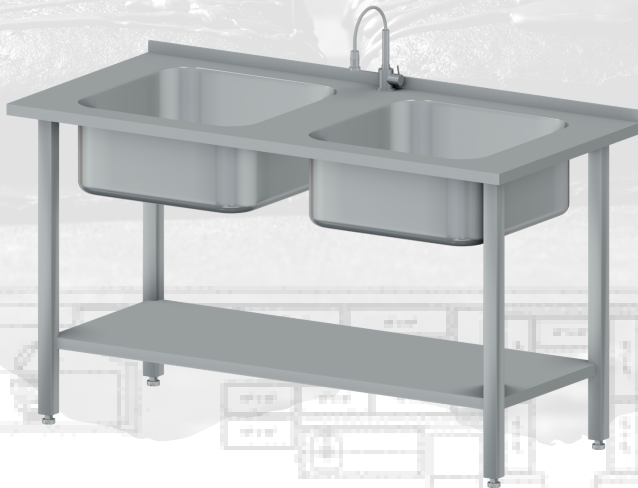

STAINLESS STEEL SINKS

Made in Belarus

Stainless steel AISI304

Foldable construction

DIMENSIONS

High 900 mm

Wight 600/650/700 mm

Length 600-2600 mm

Sink 400/400/250 mm

or 500/500/250 mm

**Heavy duty, pressed sandwich
construction table top**

Loading on table top 120 kg

POSSIBLE OPTIONS

With or without shelves

With or without side

Bespoke design is possible

www.4inox.eu

FURNITURE FOR PROFESSIONAL KITCHEN

STAINLESS STEEL SINKS

Made in Belarus

Stainless steel AISI304

Foldable construction

DIMENSIONS

High 900 mm

Wight 600/650/700 mm

Length 1200-2600 mm

Sink 400/400/250 mm

or 500/500/250 mm

Heavy duty, pressed sandwich construction table top

Loading on table top 120 kg

POSSIBLE OPTIONS

With or without shelves