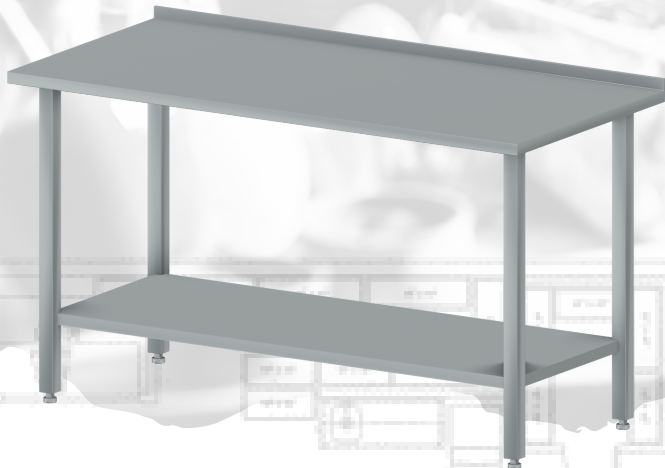

STAINLESS STEEL TABLES

Made in Belarus

Stainless steel AISI304

Foldable construction

DIMENSIONS

High 900 mm

Width 600/650/700 mm

Length 400-2600 mm

STAINLESS STEEL SINKS

Made in Belarus

Stainless steel AISI304

Foldable construction

DIMENSIONS

High 900 mm

Wight 600/650/700 mm

Length 600-2600 mm

Sink 400/400/250 mm

or 500/500/250 mm

**Heavy duty, pressed sandwich
construction table top**

Loading on table top 120 kg

POSSIBLE OPTIONS

With or without shelves

With or without side

Bespoke design is possible

Wight 600/650/700 mm

Length 1200-2600 mm

Sink 400/400/250 mm

or 500/500/250 mm

Heavy duty, pressed sandwich construction table top

Loading on table top 120 kg

POSSIBLE OPTIONS

With or without shelves