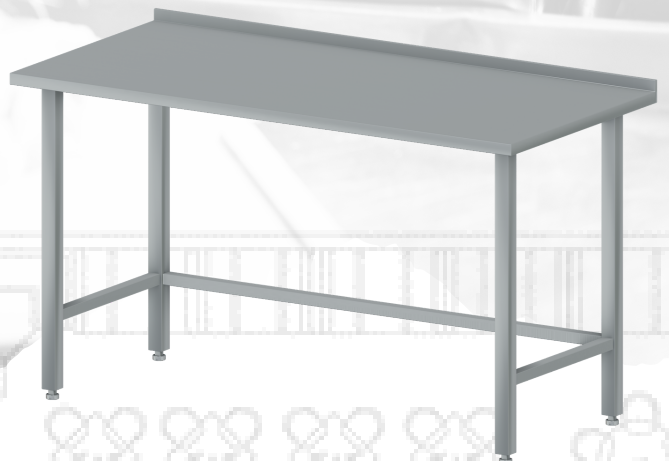

STAINLESS STEEL TABLES

Made in Belarus

Stainless steel AISI304

Foldable construction

DIMENSIONS

High 900 mm

Width 600/650/700 mm

Length 400-2600 mm

STAINLESS STEEL SINKS

Made in Belarus

Stainless steel AISI304

Foldable construction

DIMENSIONS

High 900 mm

Wight 600/650/700 mm

Length 600-2600 mm

Sink 400/400/250 mm

or 500/500/250 mm

**Heavy duty, pressed sandwich
construction table top**

Loading on table top 120 kg

POSSIBLE OPTIONS

With or without shelves

With or without side

Bespoke design is possible

Wight 600/650/700 mm

Length 1200-2600 mm

Sink 400/400/250 mm

or 500/500/250 mm

Heavy duty, pressed sandwich construction table top

Loading on table top 120 kg

POSSIBLE OPTIONS

With or without shelves